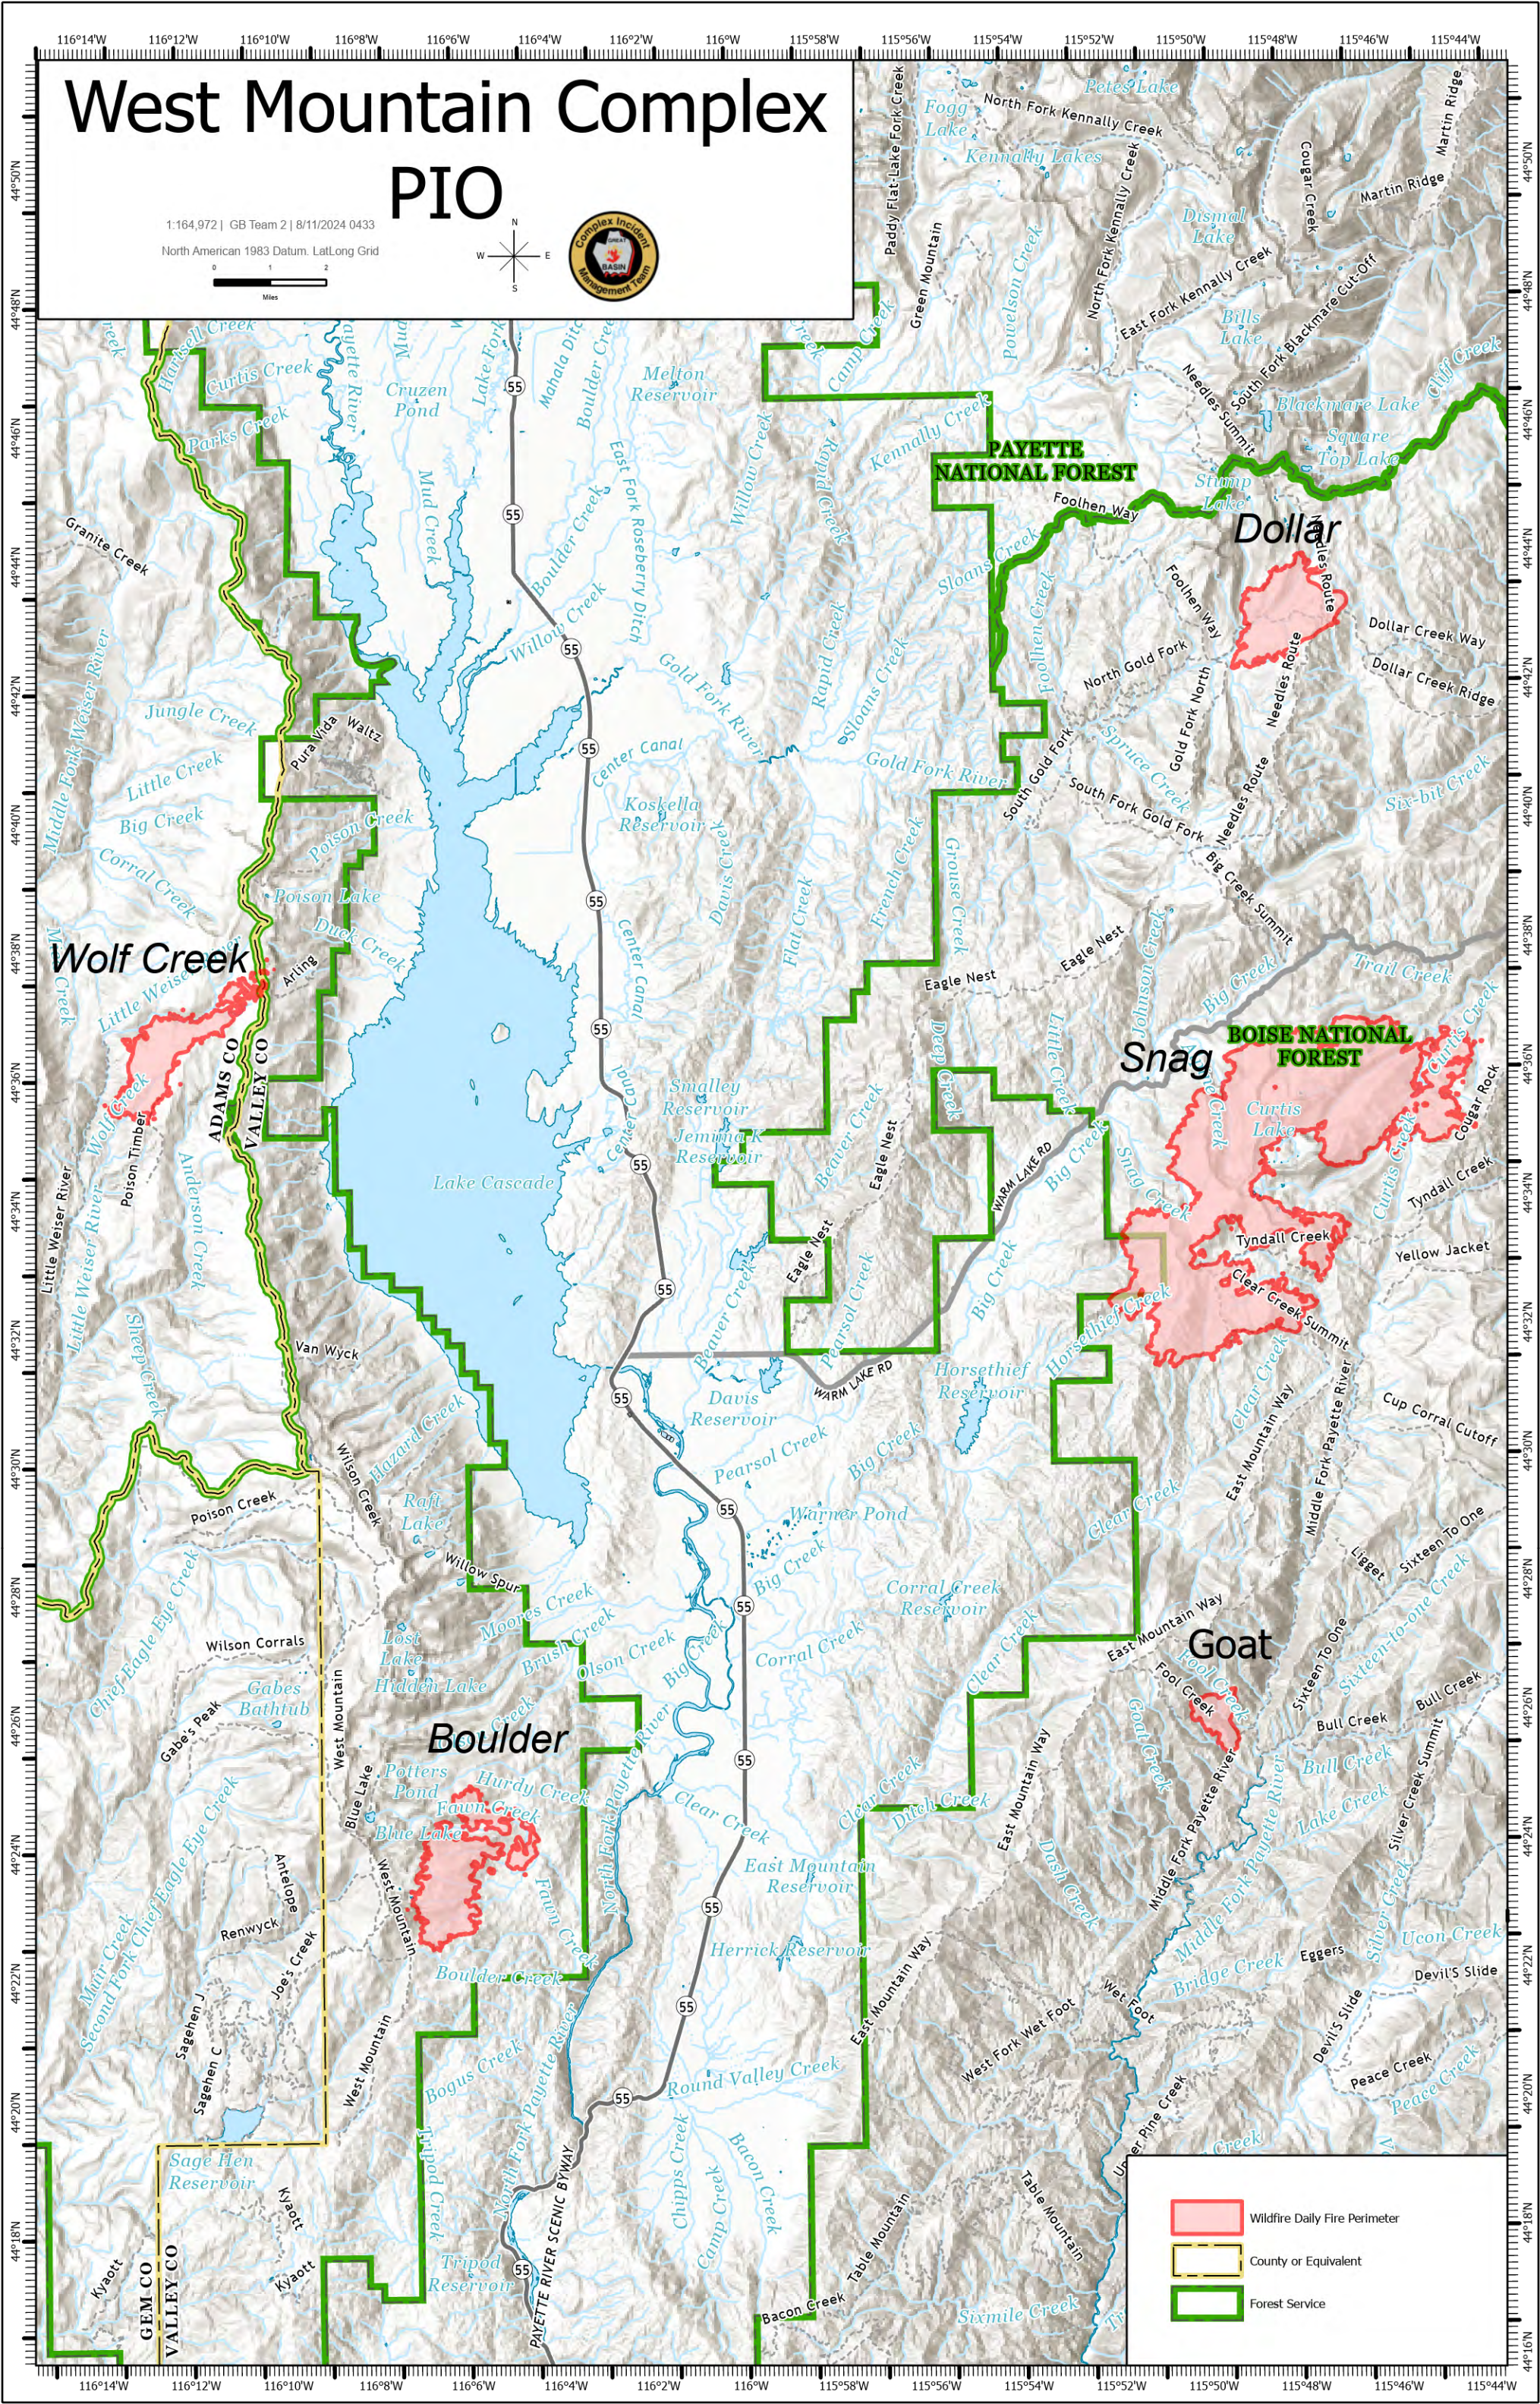

West Mountain Complex

PIO

1:164,972 | GB Team 2 | 8/11/2024 0433

North American 1983 Datum, Lat/Long Grid

- Wildfire Daily Fire Perimeter
- County or Equivalent
- Forest Service